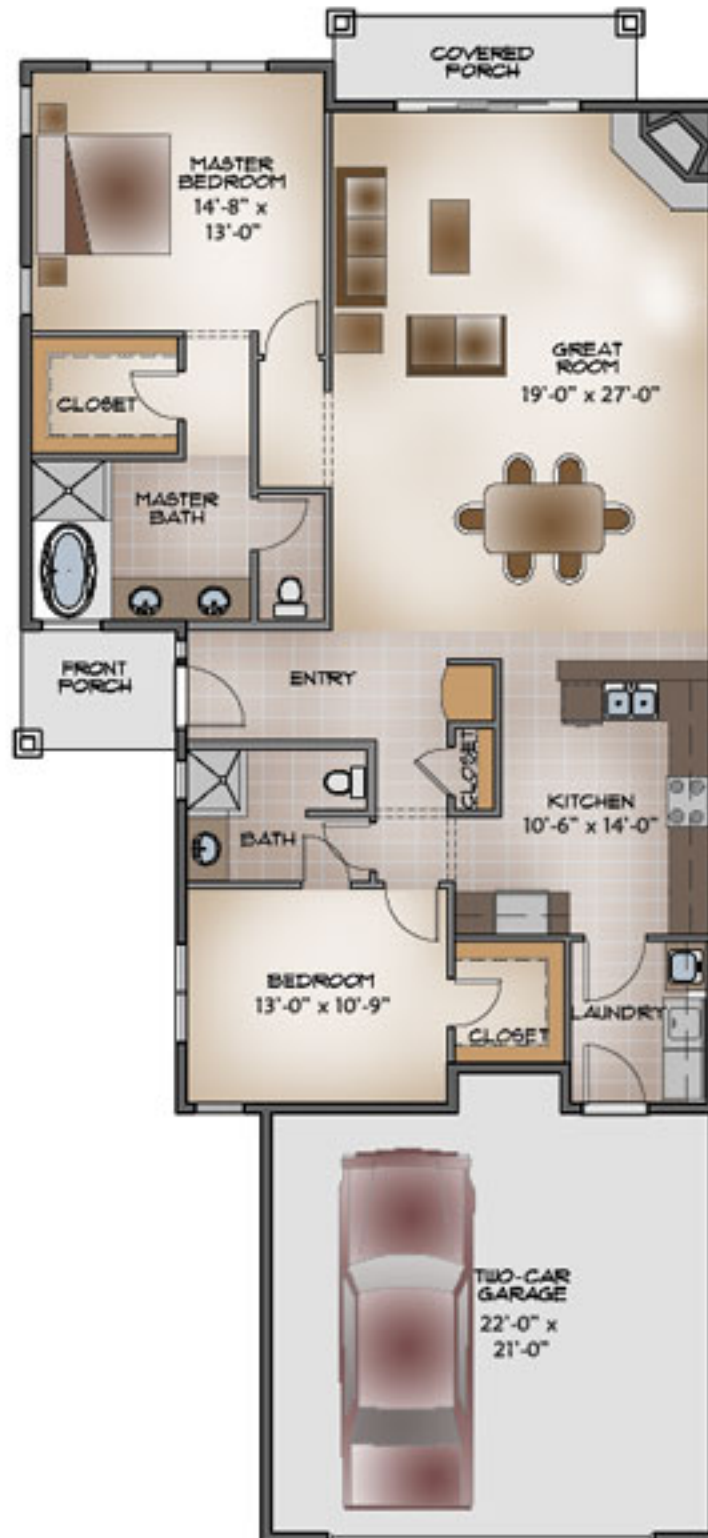

Whispering Pines Company
(970) 731-1333

Th Willow
1,607 Sq. Ft.

BUILT GREEN
BUILT BETTER

Disclaimer: All dimensions and square footages are approximate.